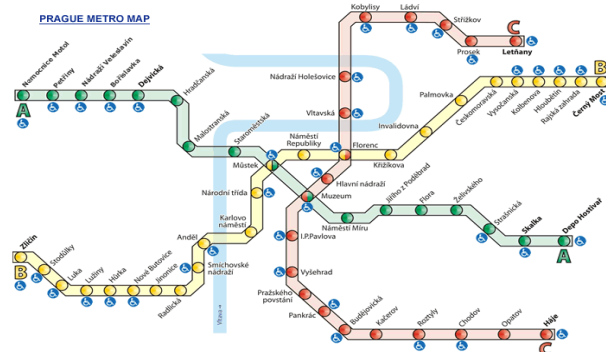

Prague, Czechia world medical football CHAMPIONSHIP 2018

FC ZLIČÍN					
		address: U Zličínského hřiště 499, Praha 5 - Zličín, 15521			
transport	from			number/color	to
bus	Dejvicka	Motol	Sidliste Repy	180	sidliste Zlicin
bus	Dejvicka	Motol	Sidliste Repy	180	Zlicin
underground				yellow	Zlicin
nearest underground	Zličín				

SK SOKOL REPY					
		address: Engelmüllerova 625/4, Praha Repy			
transport	from			number/color	to
tram	Vysocany	I.P. Pavlova	Andel	16	sidliste Repy
tram	Spojovaci	Hlavni nadrazi	Andel	9	sidliste Repy
bus	Dejvicka	Sidliste Zlicin	Motol	180	sidliste Repy
bus	Petřiny	Bila Hora	Vypich	164	sidliste Repy
nearest underground	Zličín				

SK UHELNÉ SKLADY					
		address: Fabianova 1134/2b, Praha 5, 15000			
transport	from			number/color	to
tram	Andel	Sidliste Repy	I.P. Pavlova	16	Kavalirka then by bus 123
bus	Kavalirka			123	Cibulka
nearest underground	Andel				

PŘÁTELSTVÍ + ROŠICKÉHO					
		address: Diskařská 100, 169 00 Praha 6			
transport	from			number/color	to
bus	Dejvicka	Butovicka	Jinonice	149	Diskarska
bus	Andel	Vypich	Petřiny	191	Diskarska
nearest underground	Hradcanska/Andel				